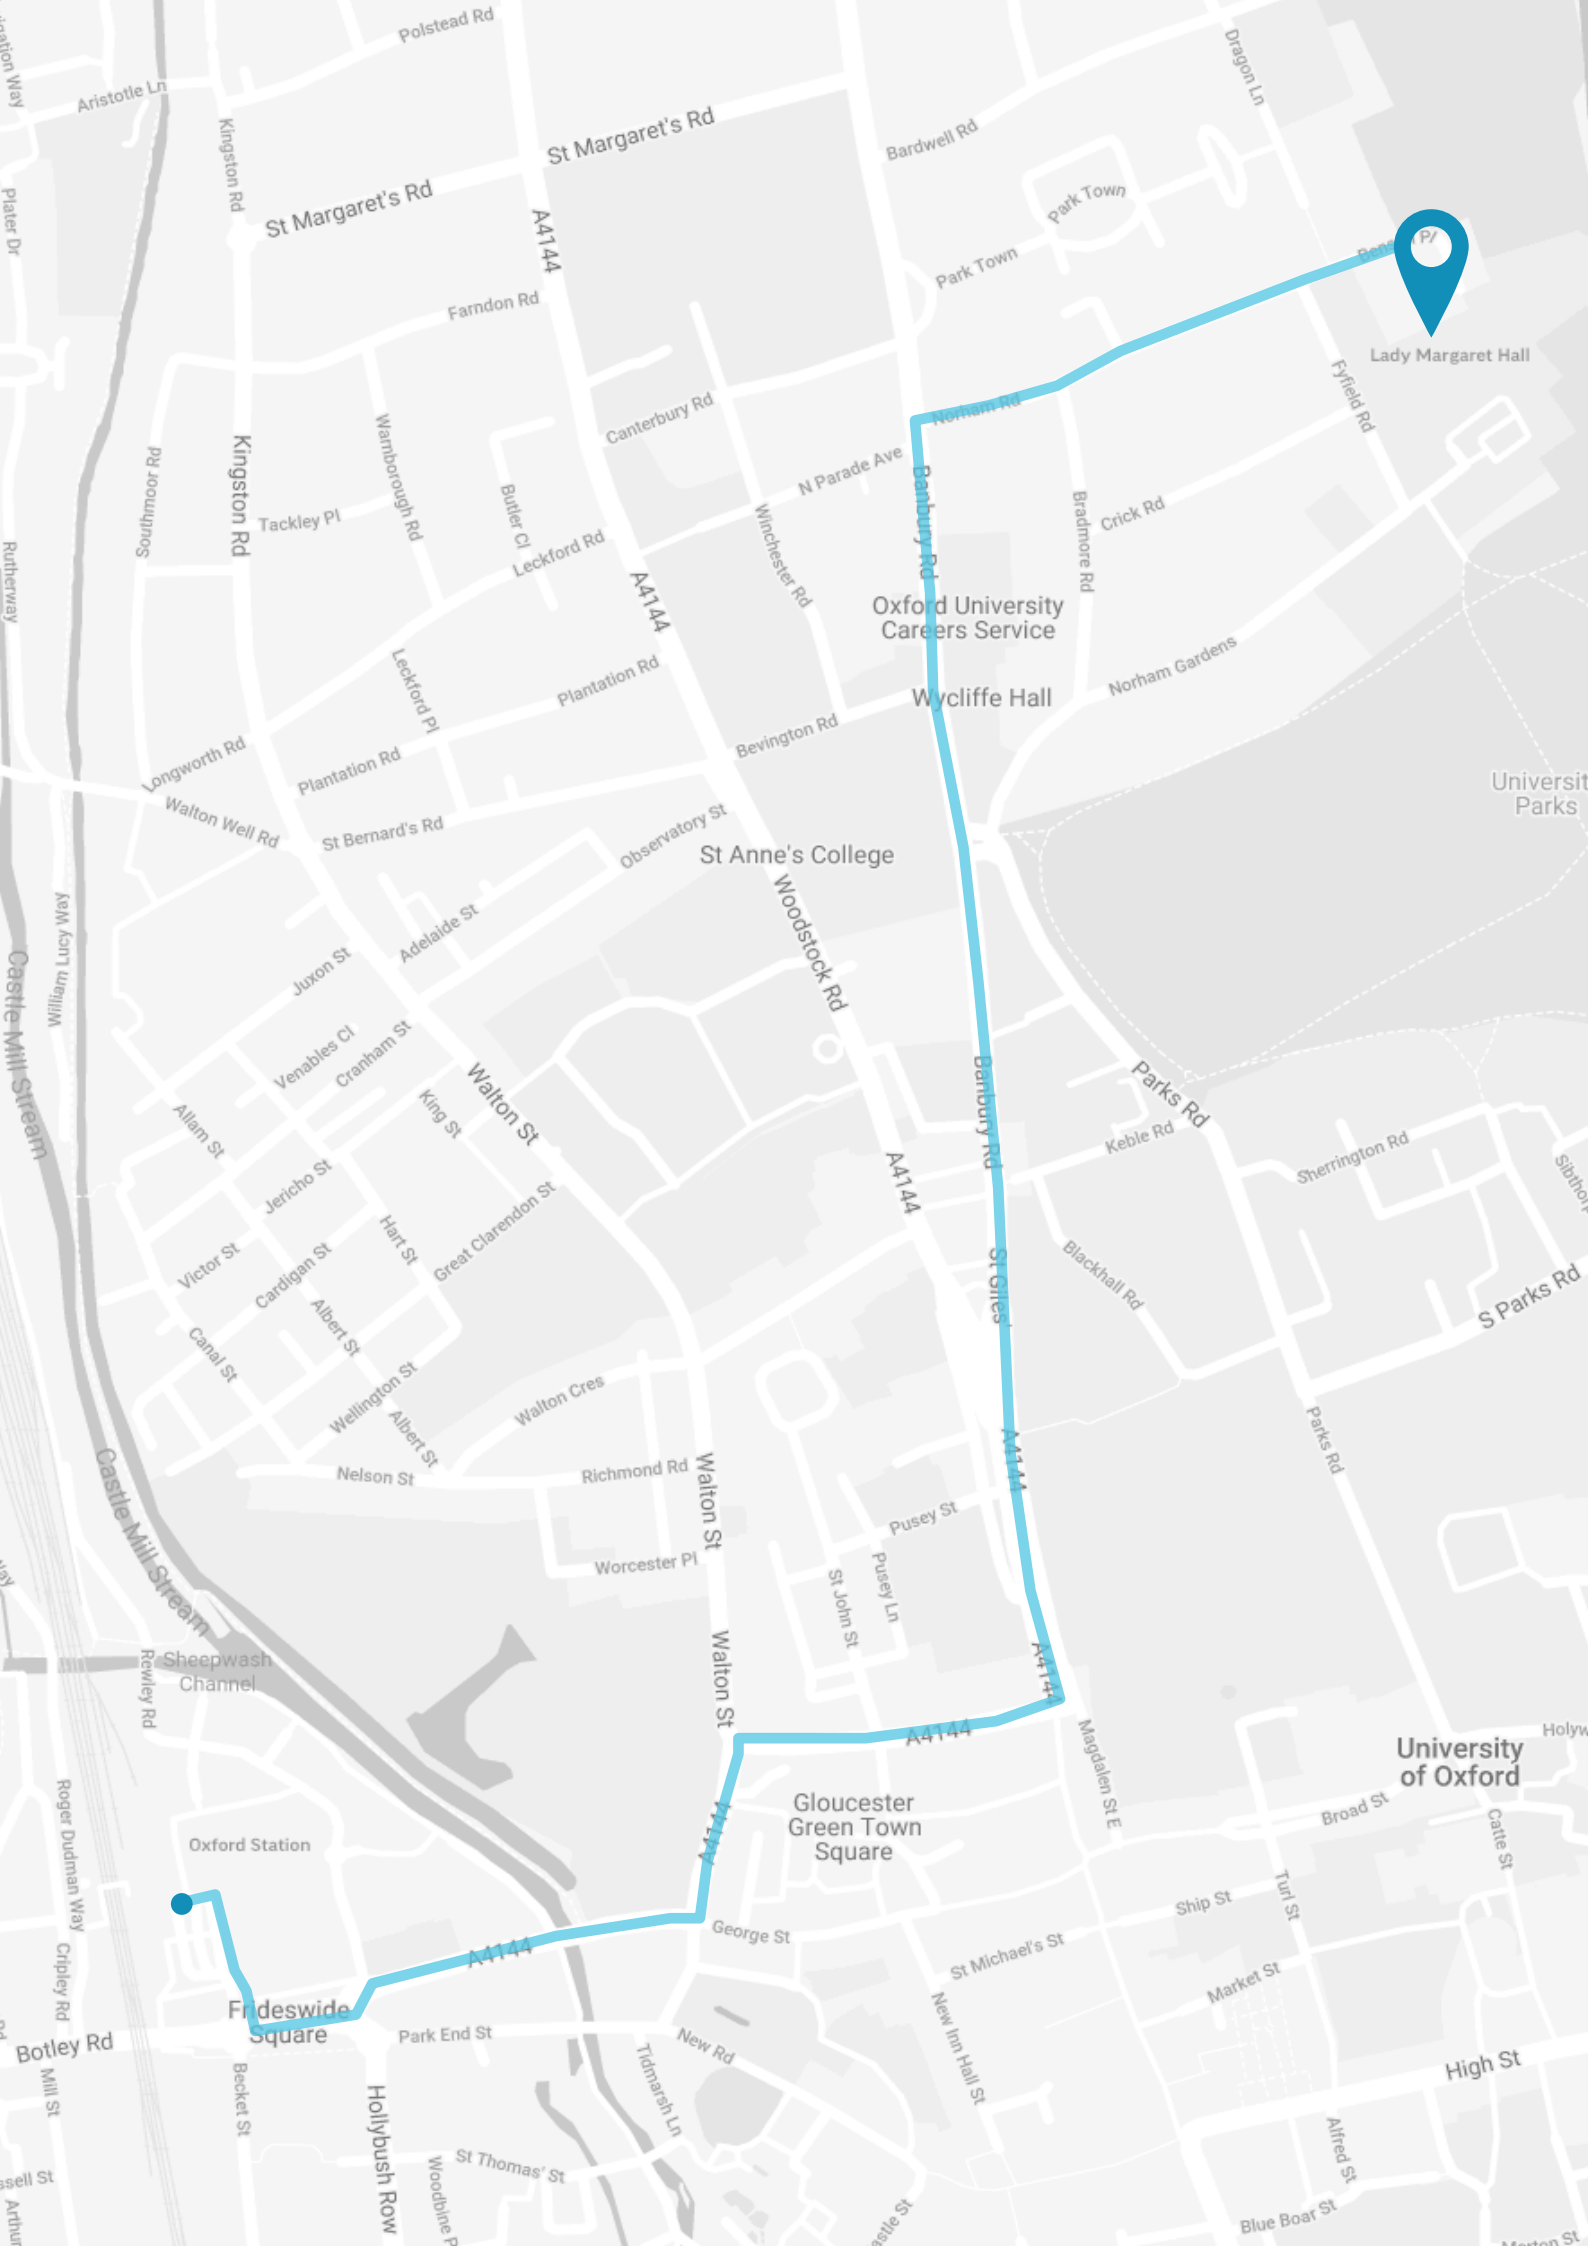

Lady Margaret Hall

Oxford University
Careers Service

Wycliffe Hall

St Anne's College

Gloucester
Green
Square

University
of Oxford

Oxford Station

Frideswide
Square

High St